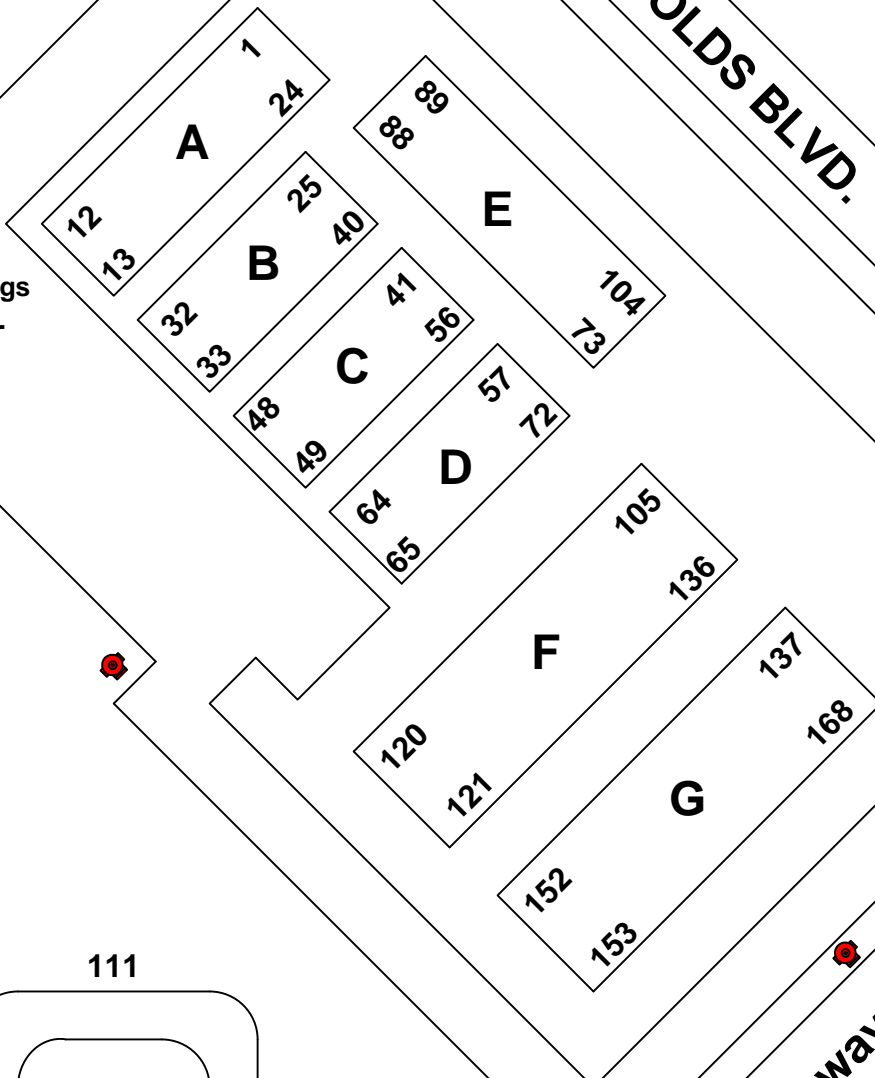

From S Oxford Valley Rd.

31-40

Lakeview Terrace
Apartments

S OLDS BLVD.

To
Buildings
H - L

P
O
O
L

Southway Dr.

111

Winfield
Ct.

101

137

From Hood
Blvd.

E - 31

Globel Ct.

St. Francis Cabrini School & Church