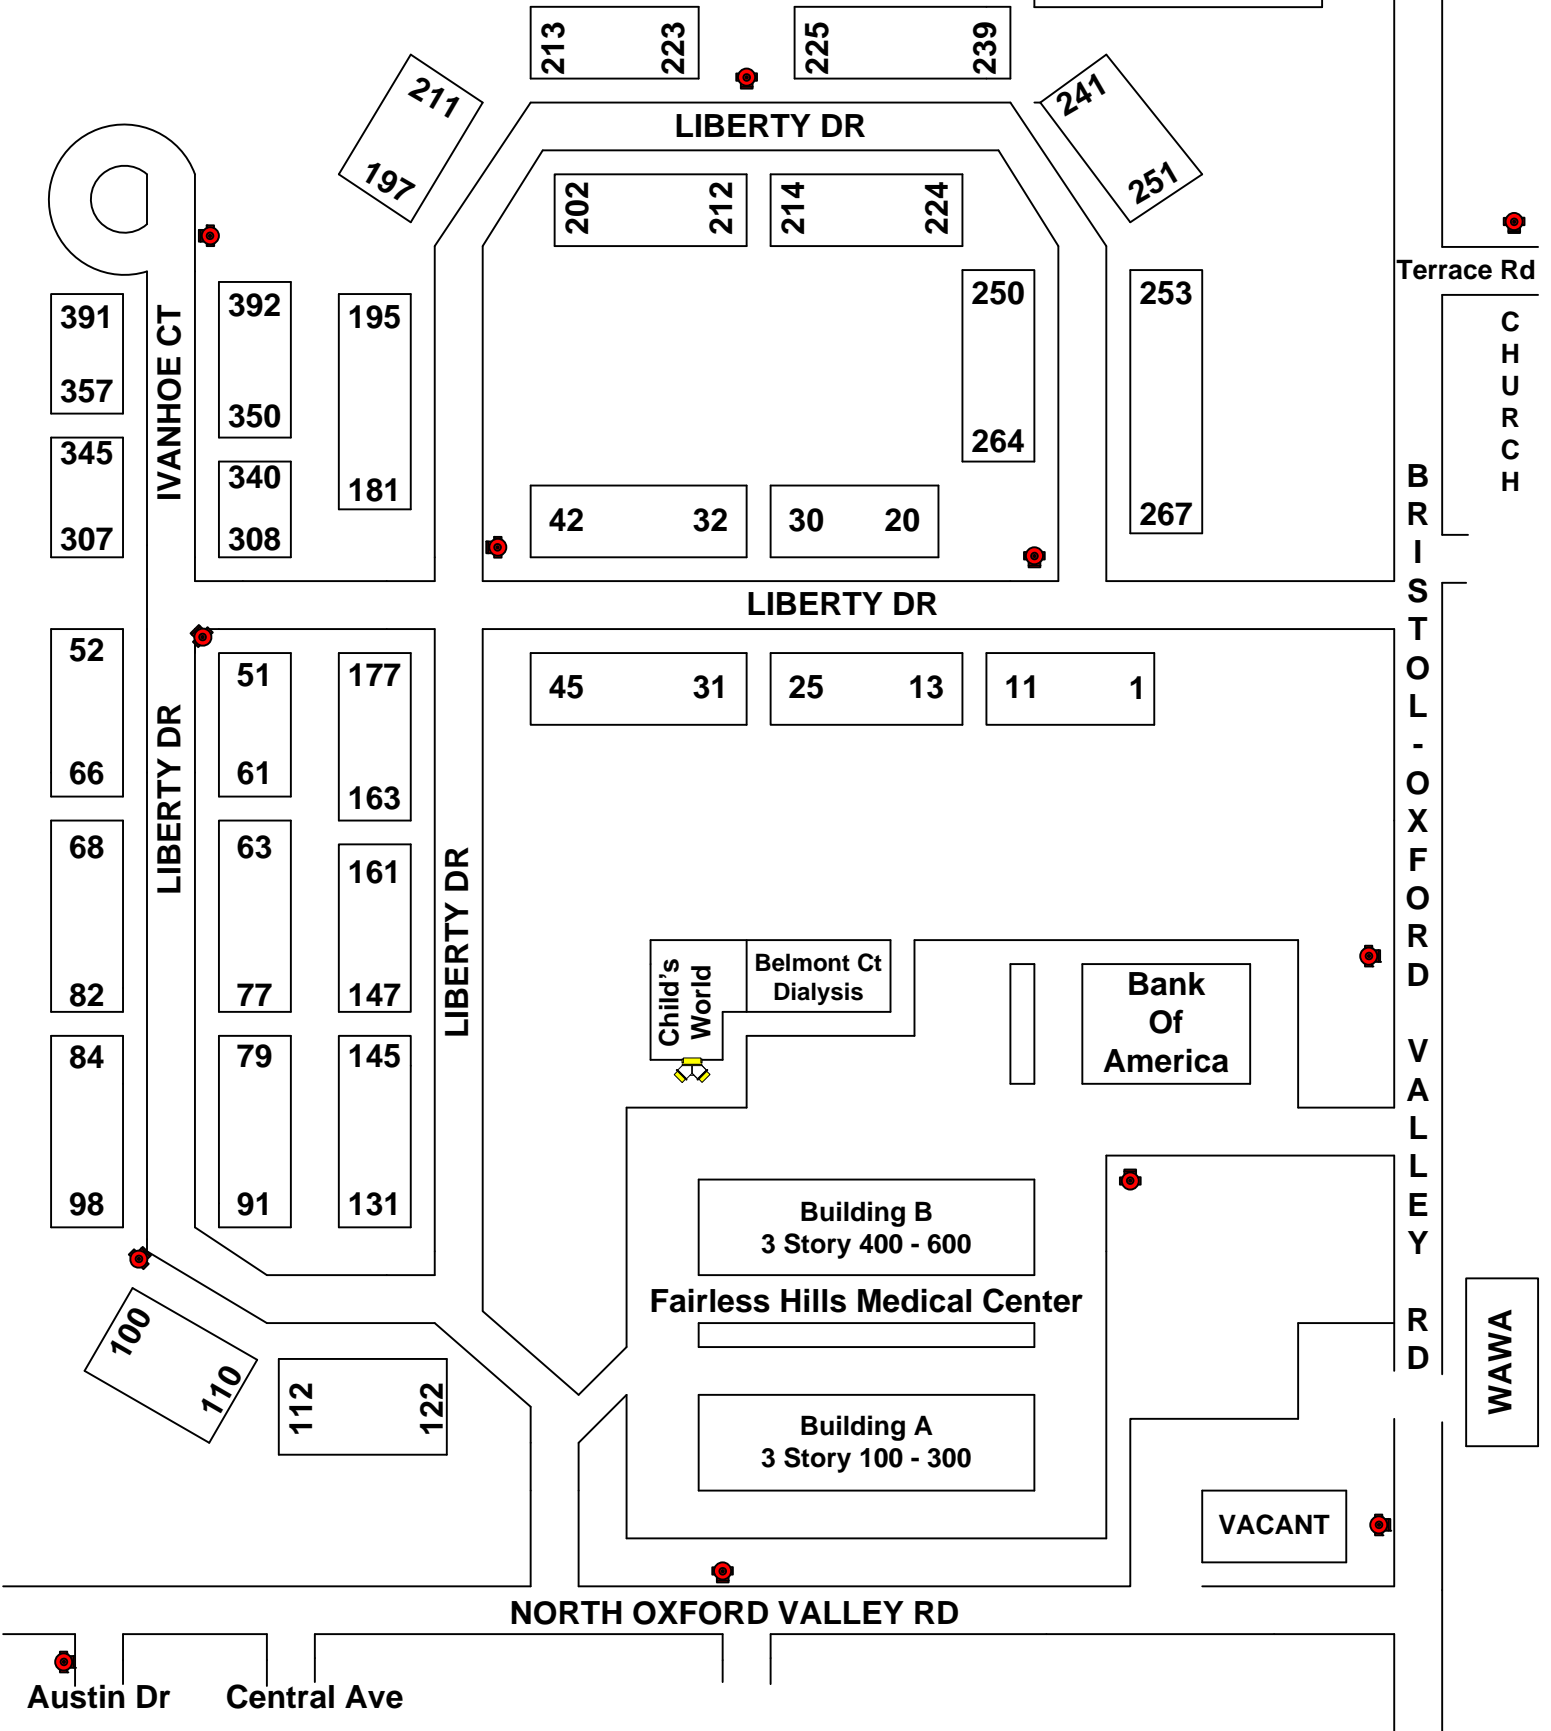

31-18

LIBERTY DR

NORTH OXFORD VALLEY RD

Austin Dr

Central Ave

Terrace Rd

CHURCH

BRISTOL - OXFORD VALLEY RD

WAWA

Child's World

Belmont Ct Dialysis

Bank Of America

Building B
3 Story 400 - 600

Fairless Hills Medical Center

Building A
3 Story 100 - 300

VACANT