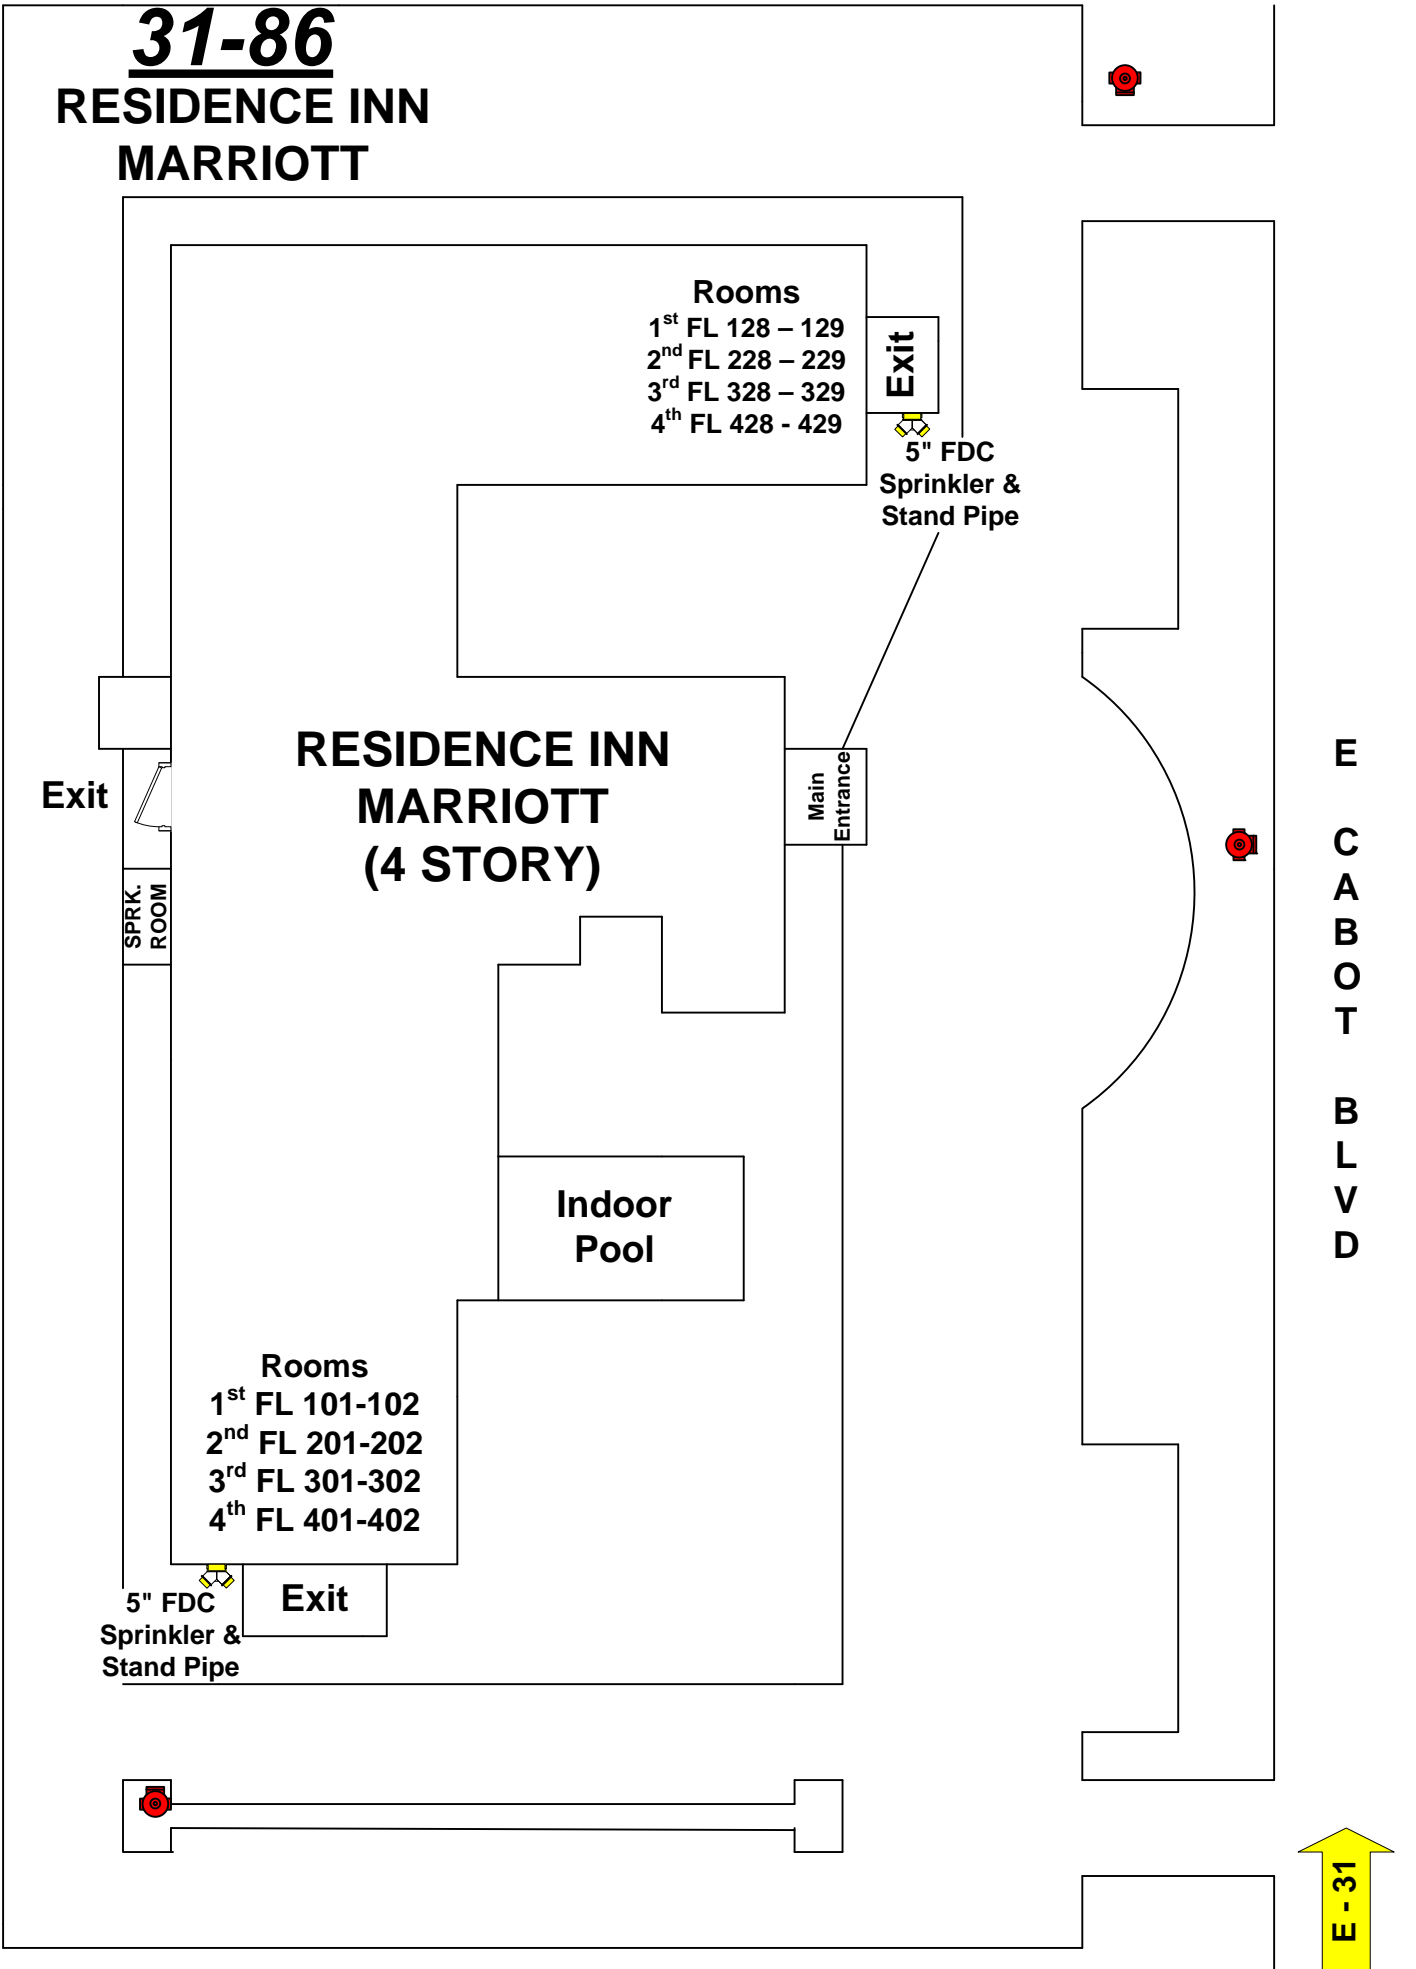

31-86

RESIDENCE INN MARRIOTT

Rooms
1st FL 128 - 129
2nd FL 228 - 229
3rd FL 328 - 329
4th FL 428 - 429

Exit

5" FDC
Sprinkler &
Stand Pipe

RESIDENCE INN MARRIOTT (4 STORY)

Main
Entrance

Exit

SPRK.
ROOM

Indoor
Pool

Rooms
1st FL 101-102
2nd FL 201-202
3rd FL 301-302
4th FL 401-402

5" FDC
Sprinkler &
Stand Pipe

Exit

E
C
A
B
O
T
B
L
V
D

E - 31