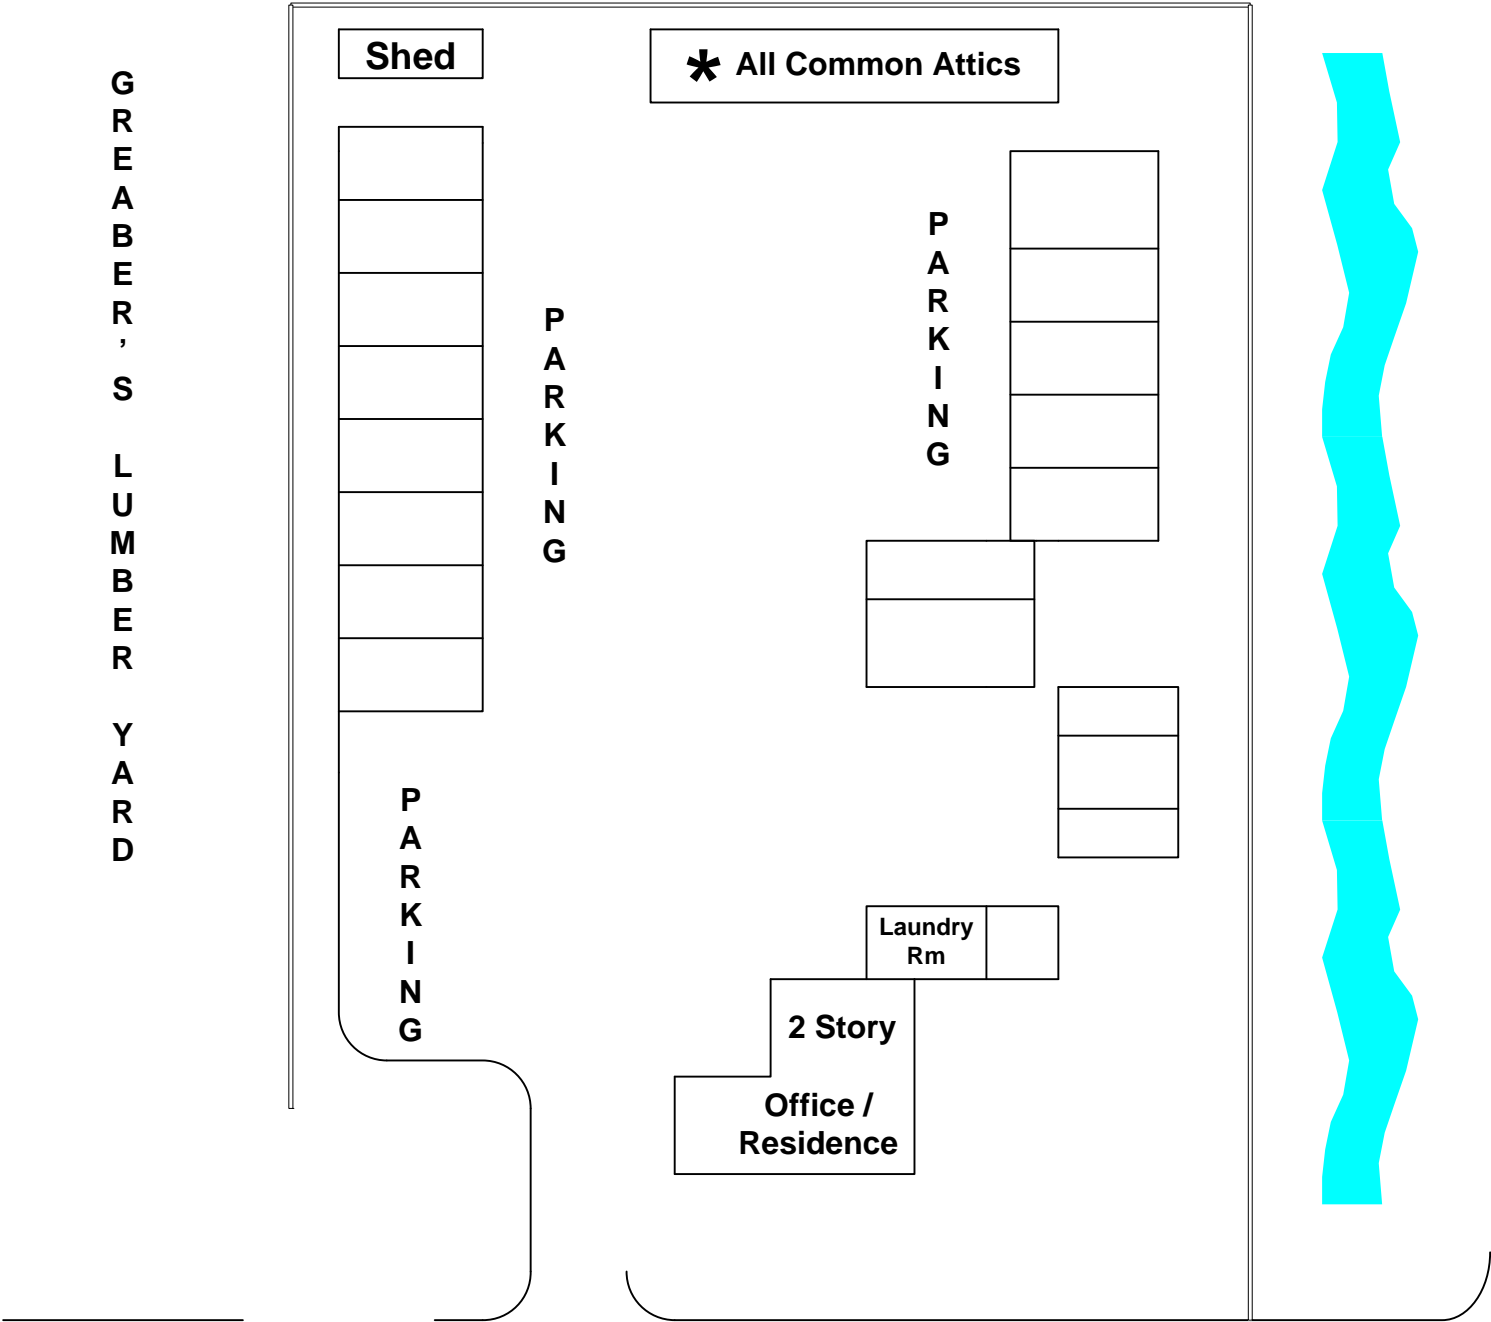

**31-84**  
**ACE MOTEL**

\* Motel Separated from Greaber's Lumber By a Fence

**LINCOLN HIGHWAY**

Entrance to Strick Trailer