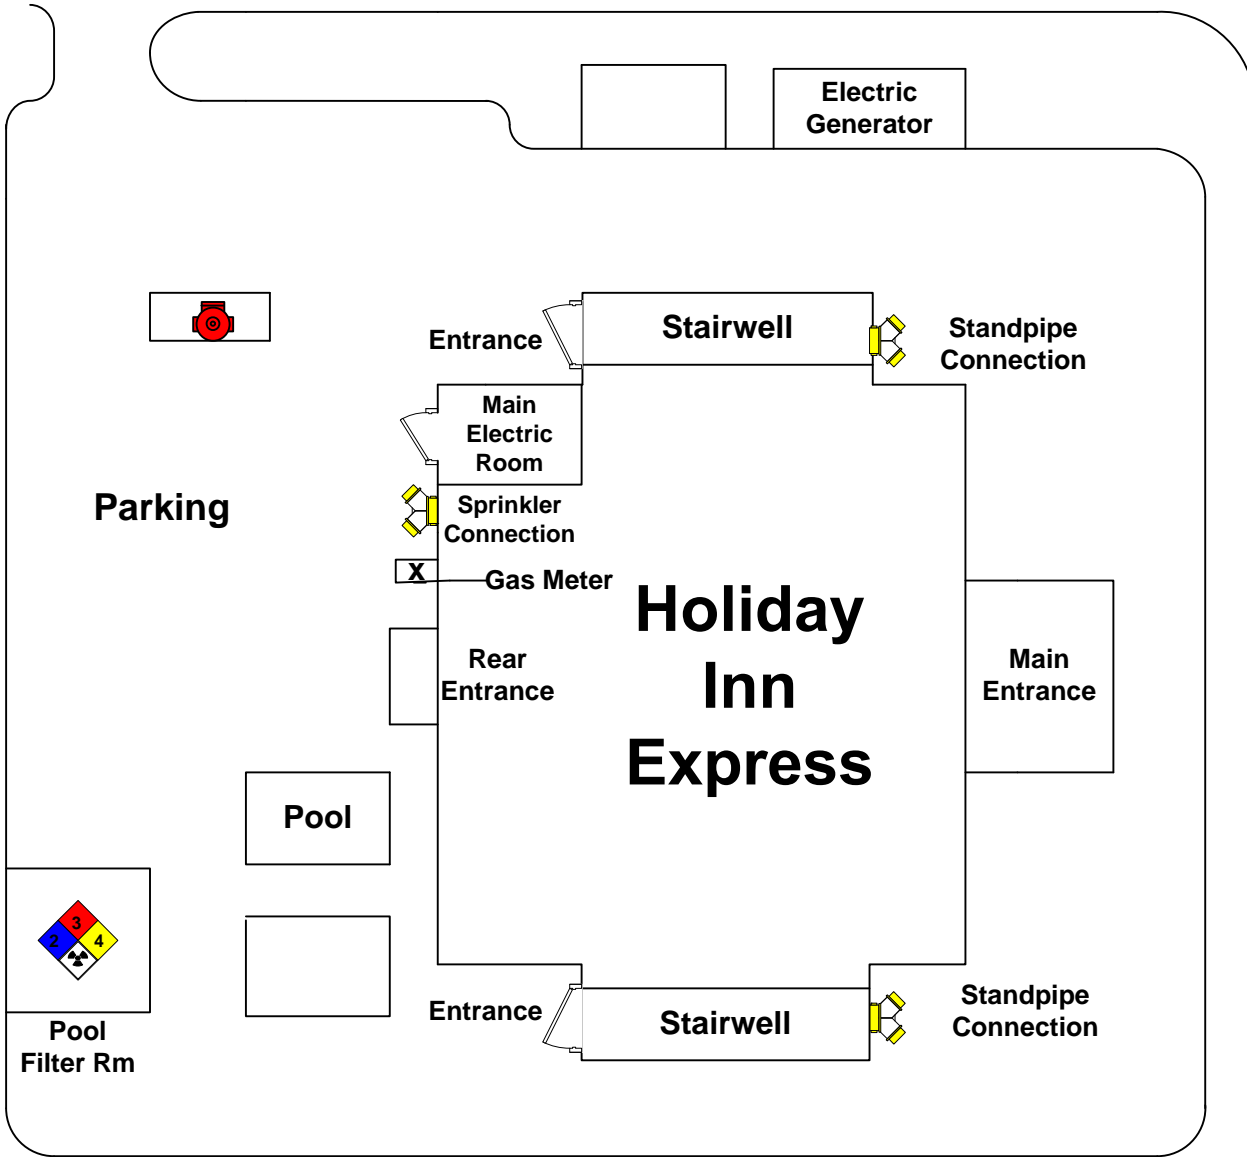

31-82
HOLIDAY INN
EXPRESS

Red Roof Inn
BOX 31 - 81

W CABOT BLVD

**N
O
X
F
O
R
D
V
A
L
L
E
Y
R
D**

Conrail Railroad Tracks