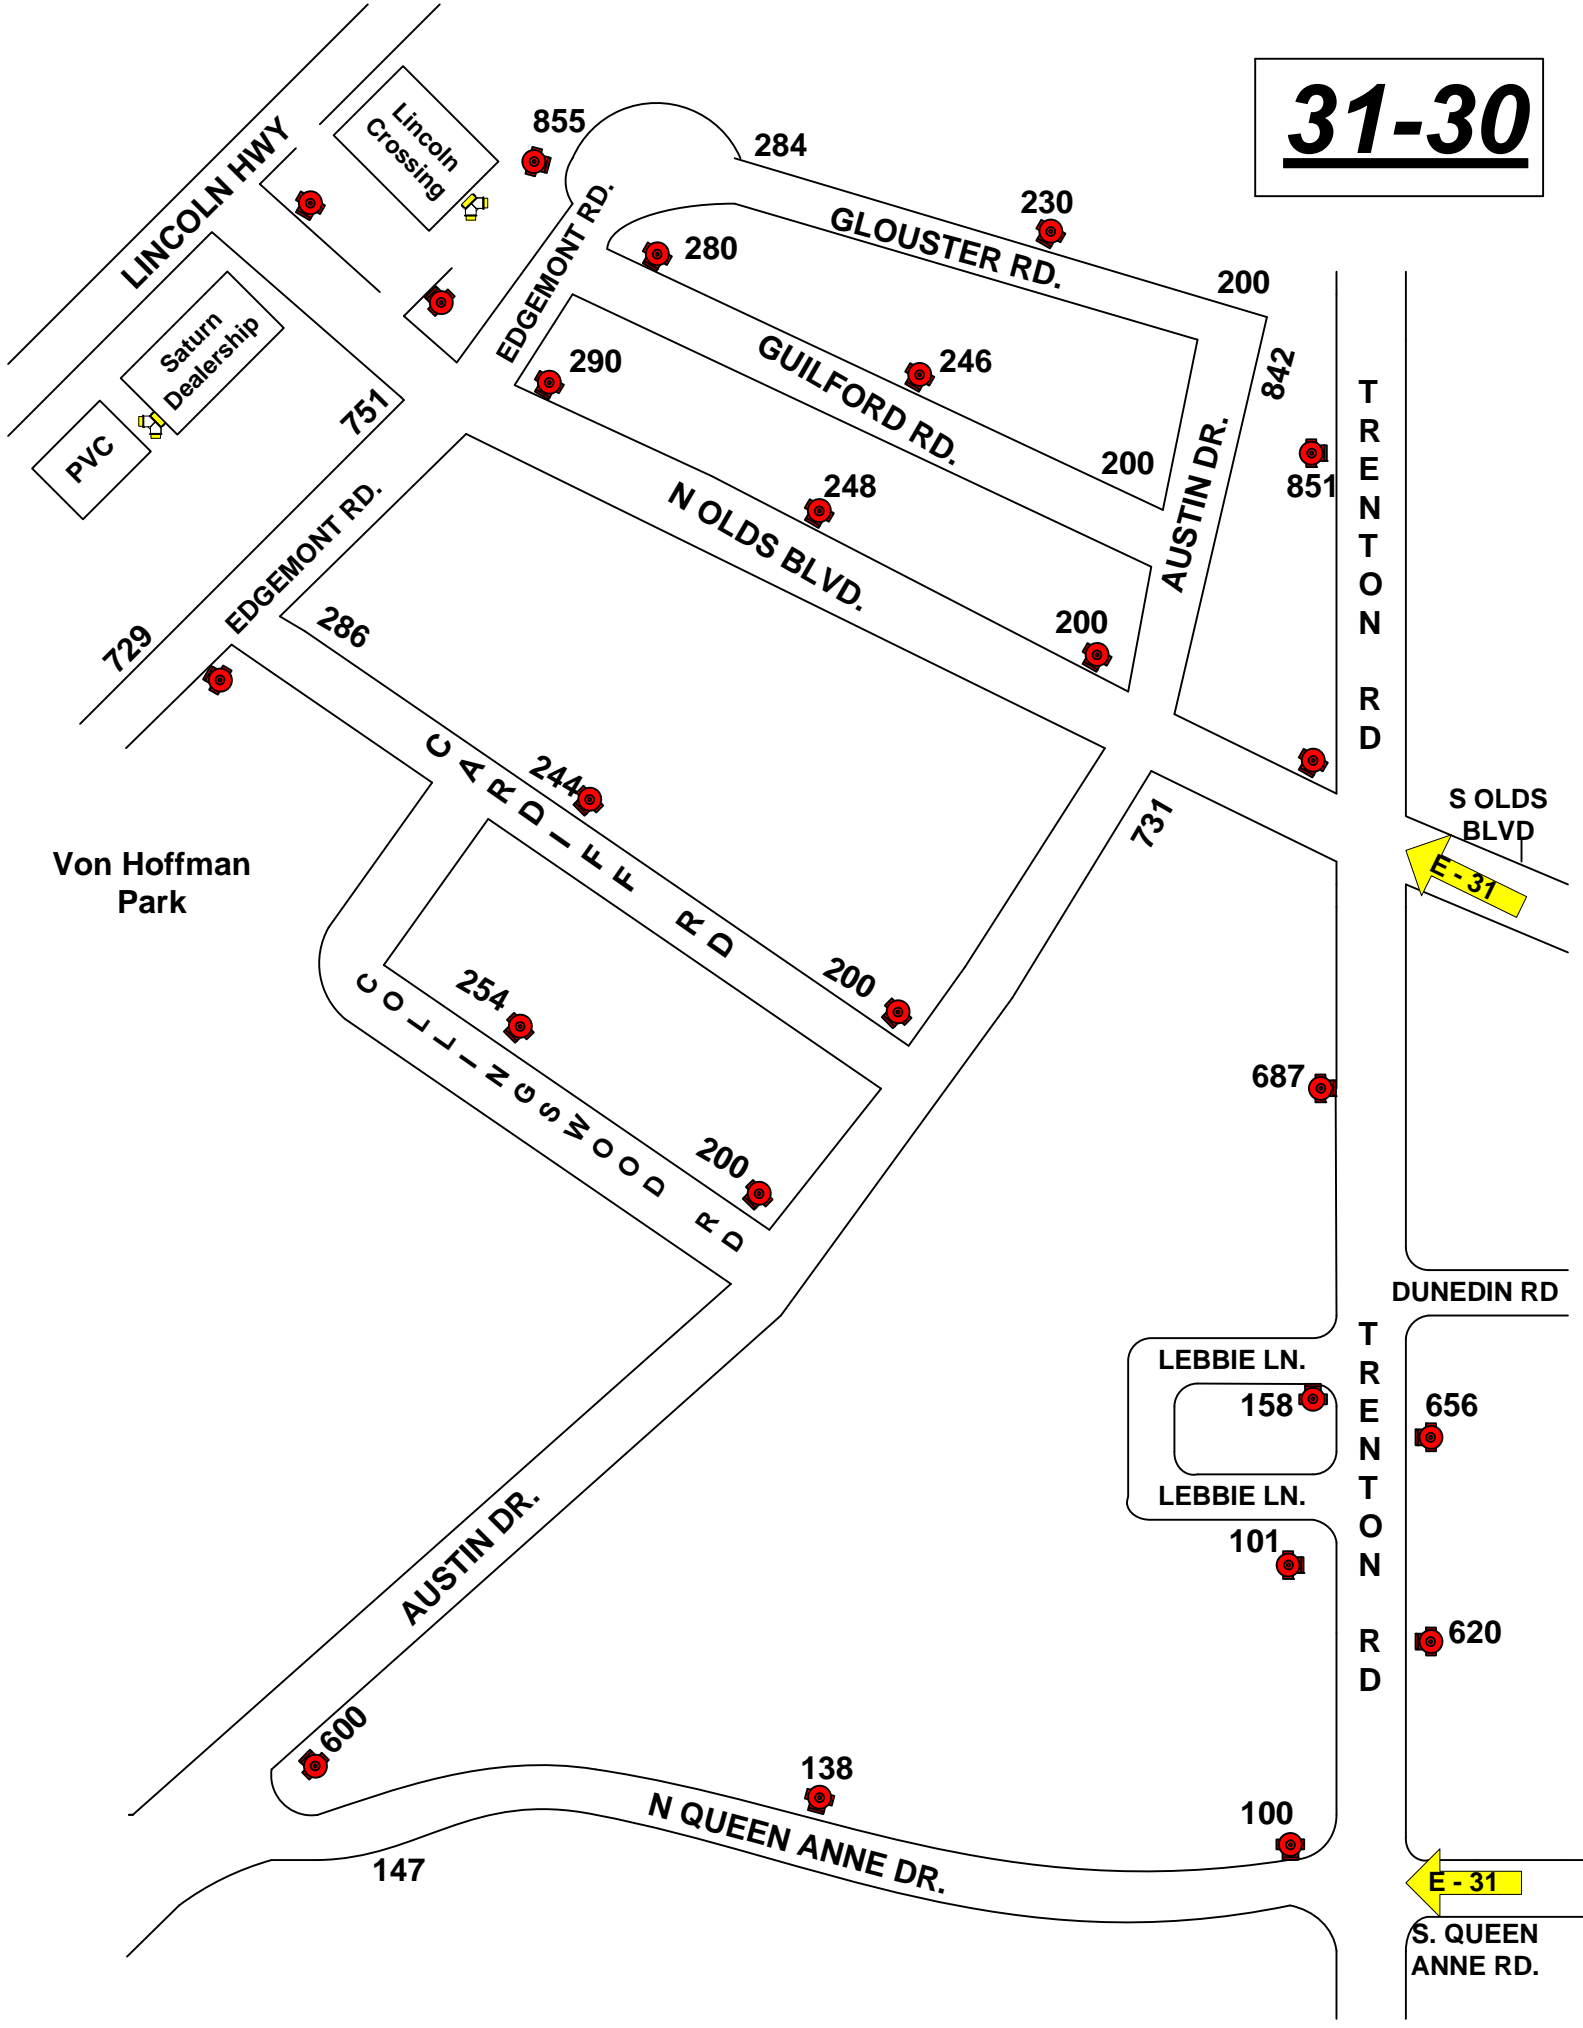

31-30

Von Hoffman Park

PVC
Saturn Dealership

Lincoln Crossing

S. QUEEN ANNE RD.