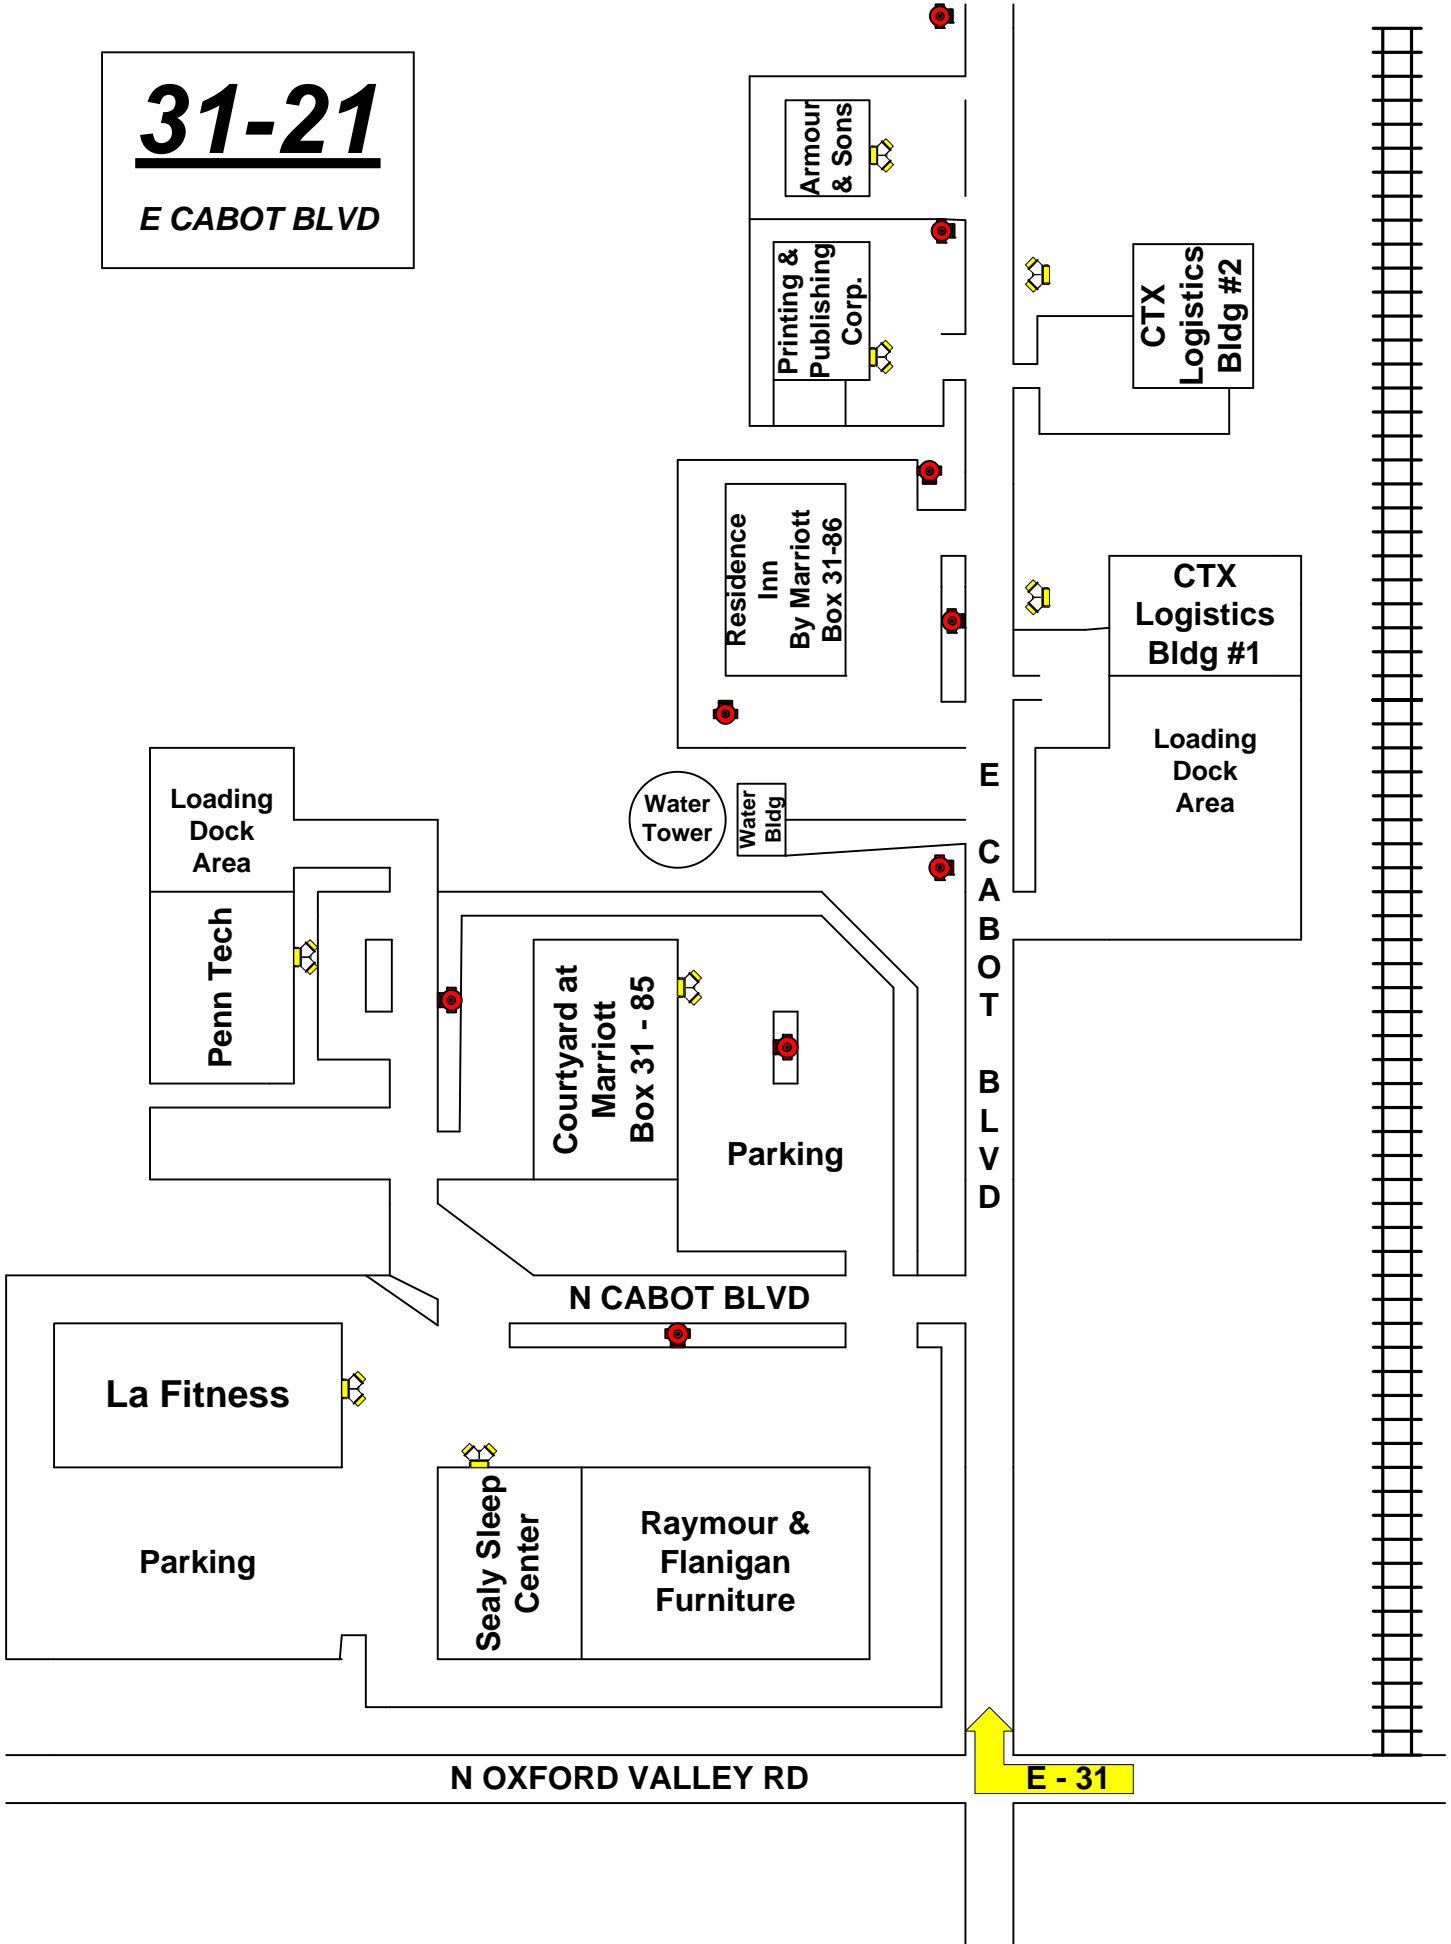

31-21

E CABOT BLVD

Loading Dock Area

Penn Tech

Courtyard at Marriott
Box 31 - 85

Parking

N CABOT BLVD

La Fitness

Parking

Sealy Sleep Center

Raymour & Flanigan Furniture

Water Tower

Water Bldg

Armour & Sons

Printing & Publishing Corp.

Residence Inn By Marriott
Box 31-86

CTX Logistics Bldg #2

CTX Logistics Bldg #1

Loading Dock Area

E CABOT BLVD

N OXFORD VALLEY RD

E - 31